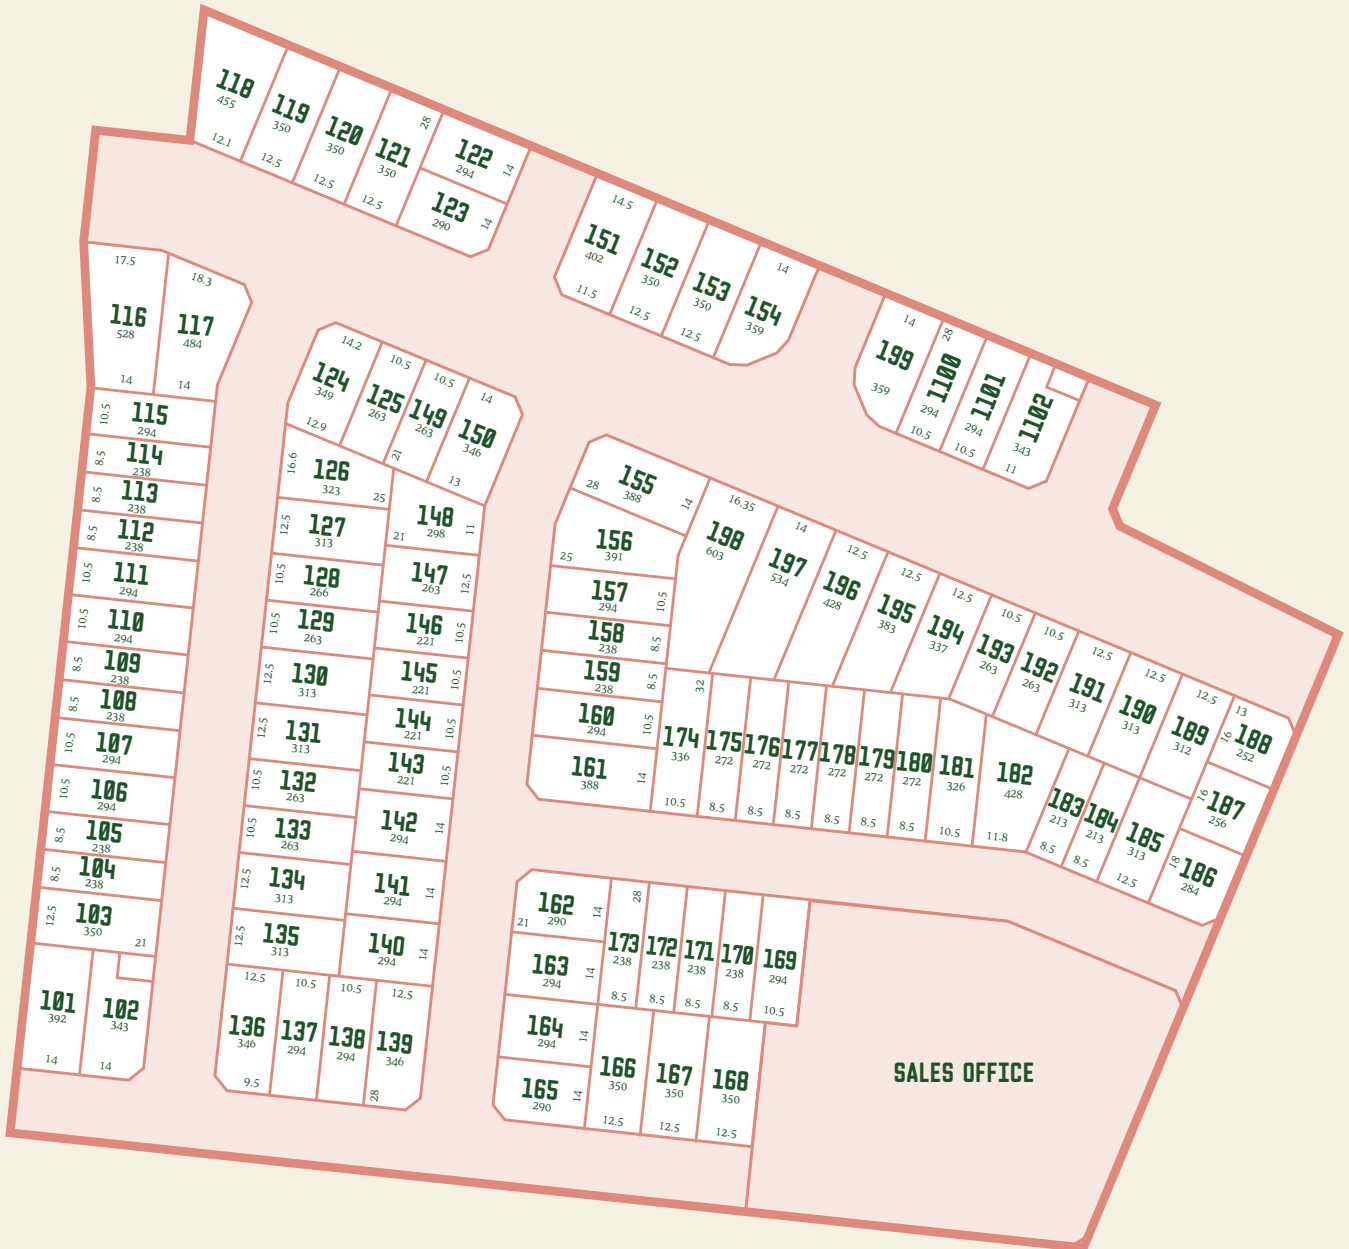

PLATFORM

STAGE 1

NAME

LOT

PRICE

Contact

Khoa Nguyen — 0408 102 944 or Rob Polec — 0497 700 022
liveatplatform.com.au

Disclaimer: While best endeavours have been used to provide information in this publication that is true and accurate, Wolfdene and related entities accept no responsibility and disclaim all liability in respect to errors or inaccuracies it may contain. Prospective purchasers should make their own inquiries to verify the information contained herein. All plans, copy, illustrations and images are depictions for presentation purposes only.

PLATFORM

STAGE 1