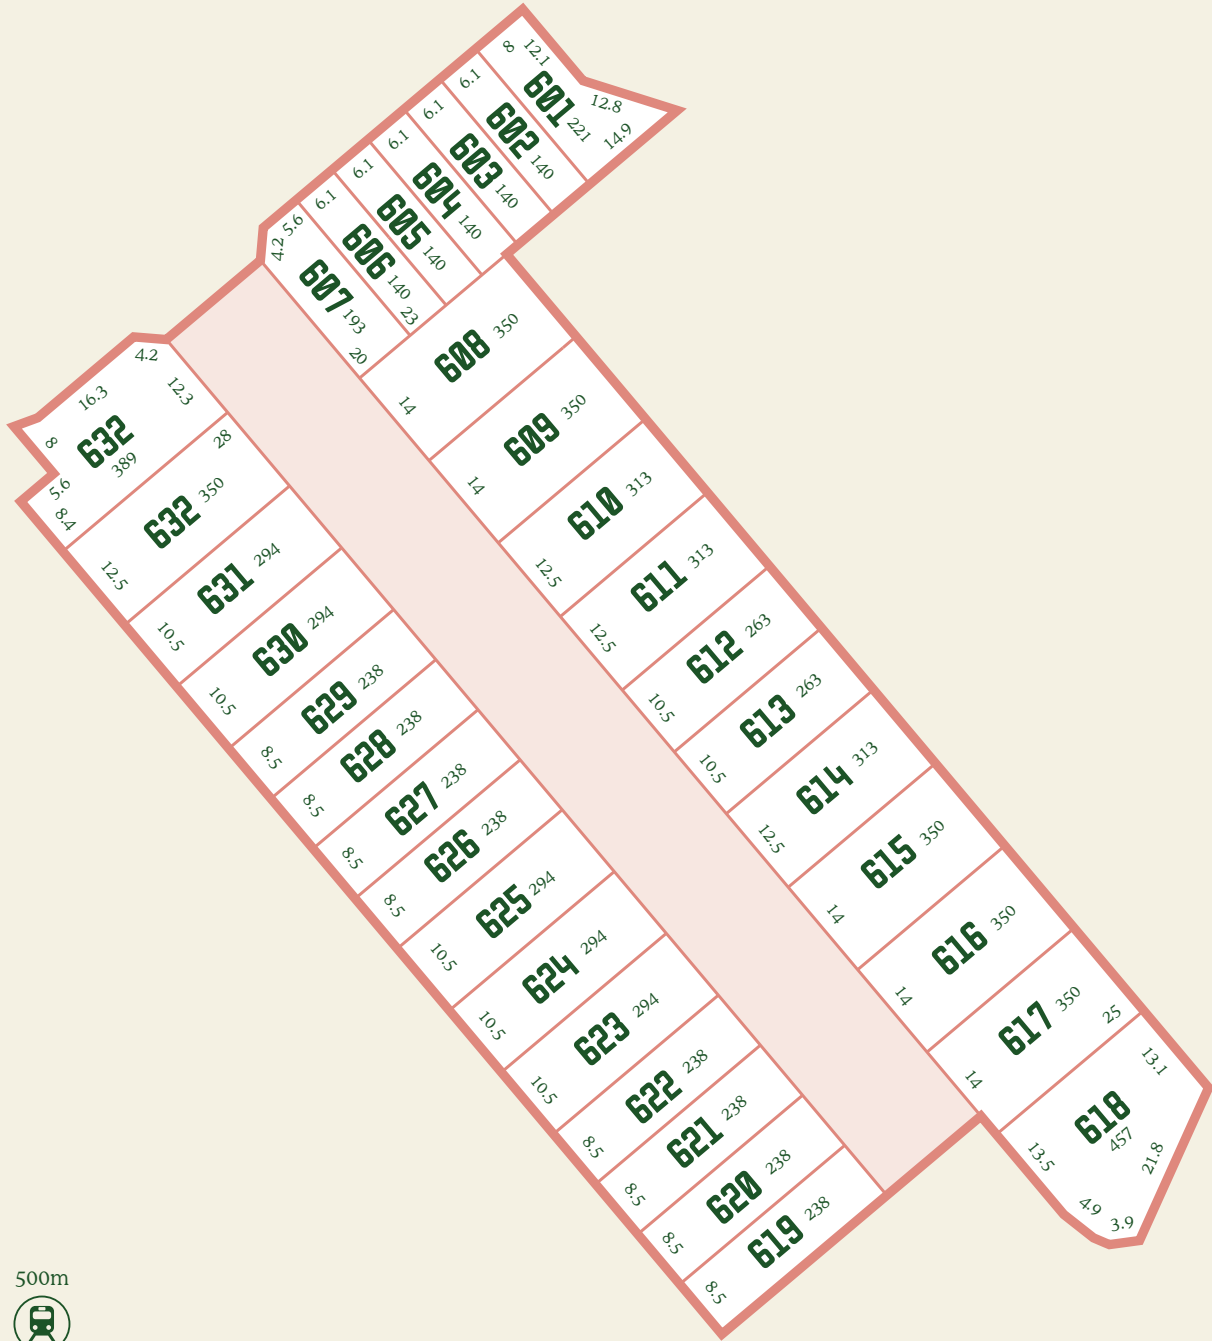

PLATFORM

STAGE 6

NAME	LOT	PRICE
------	-----	-------

Contact
 Khoa Nguyen — 0408 102 944 or liveatplatform.com.au

Disclaimer: While best endeavours have been used to provide information in this publication that is true and accurate, Wolfdene and related entities accept no responsibility and disclaim all liability in respect to errors or inaccuracies it may contain. Prospective purchasers should make their own inquiries to verify the information contained herein. All plans, copy, illustrations and images are depictions for presentation purposes only.

PLATFORM

STAGE 6