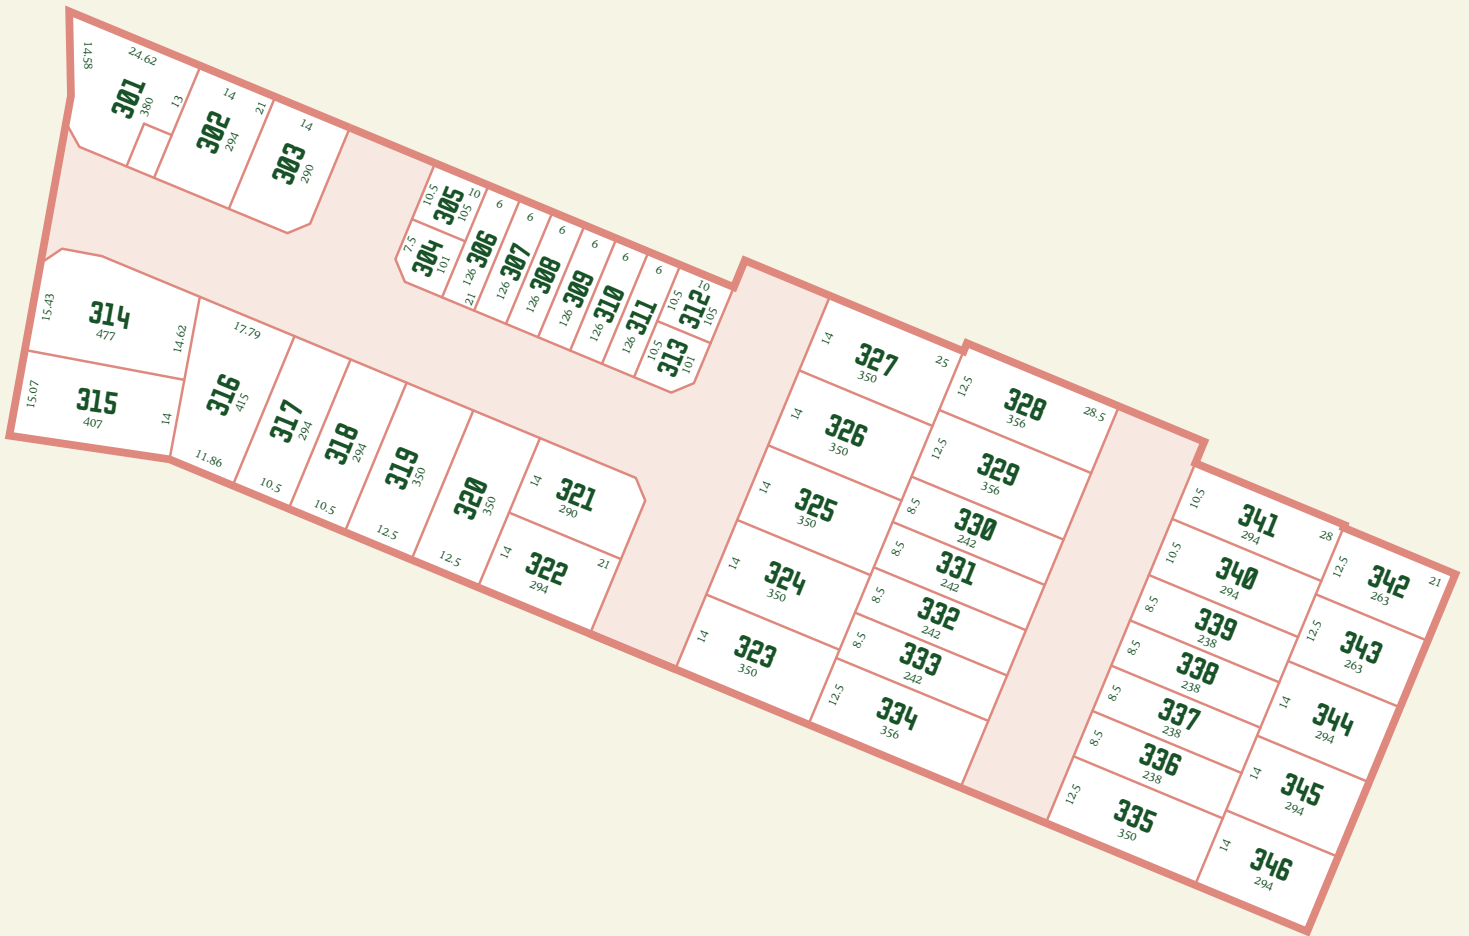

PLATFORM

STAGE 3

NAME

LOT

PRICE

Contact

Khoa Nguyen — 0408 102 944 or Rob Polec — 0497 700 022
liveatplatform.com.au

Disclaimer: While best endeavours have been used to provide information in this publication that is true and accurate, Wolfdene and related entities accept no responsibility and disclaim all liability in respect to errors or inaccuracies it may contain. Prospective purchasers should make their own inquiries to verify the information contained herein. All plans, copy, illustrations and images are depictions for presentation purposes only.

PLATFORM

STAGE 3