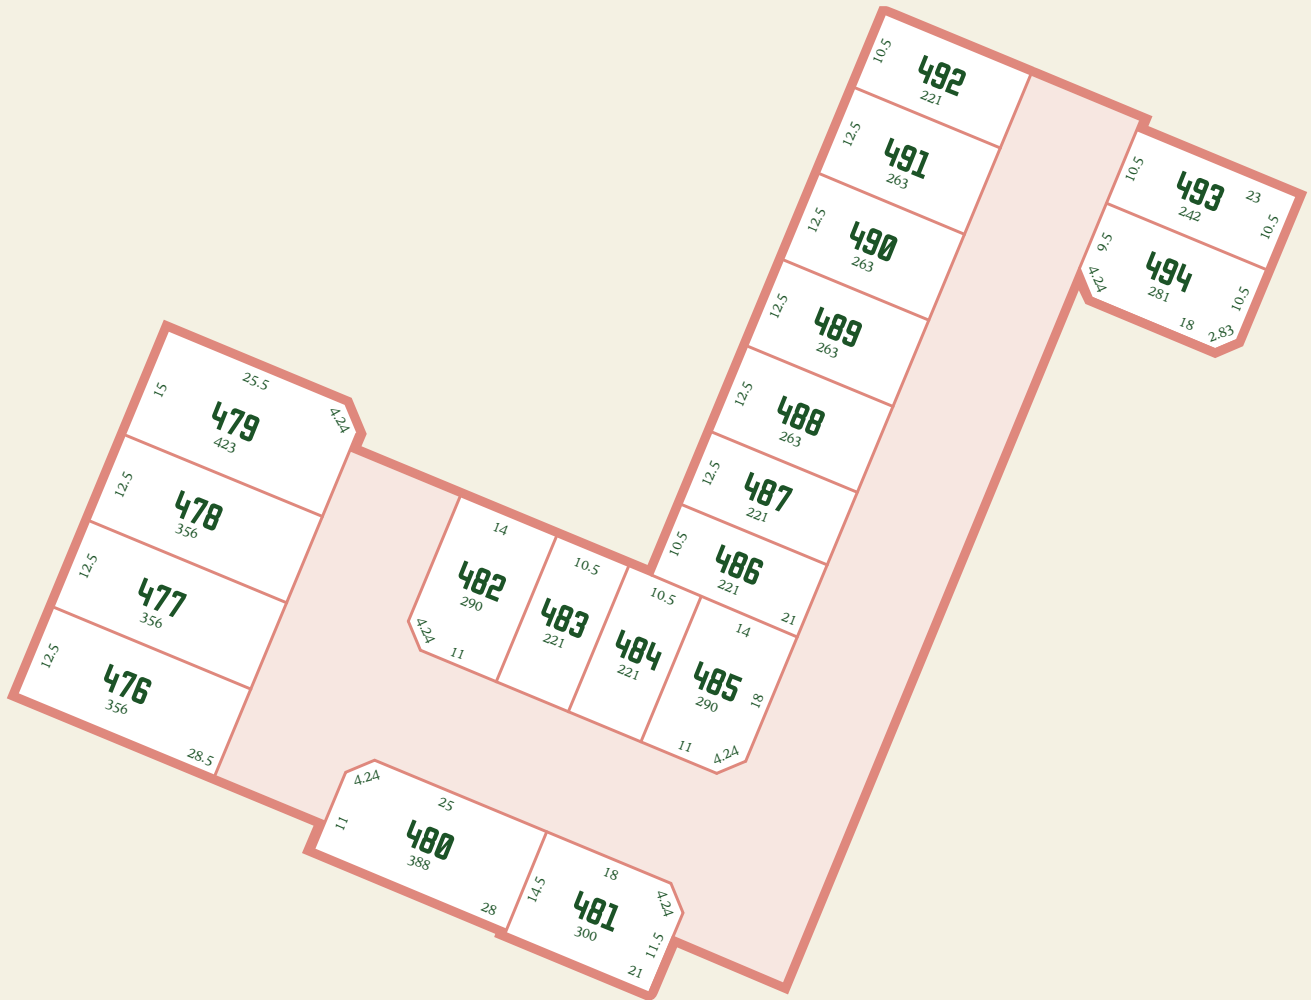

PLATFORM

STAGE 4D

PLATFORM

STAGE 4D

NAME	LOT	PRICE
------	-----	-------

Contact
 Khoa Nguyen — 0408 102 944 or liveatplatform.com.au

Disclaimer: While best endeavours have been used to provide information in this publication that is true and accurate, Wolfdene and related entities accept no responsibility and disclaim all liability in respect to errors or inaccuracies it may contain. Prospective purchasers should make their own inquiries to verify the information contained herein. All plans, copy, illustrations and images are depictions for presentation purposes only.